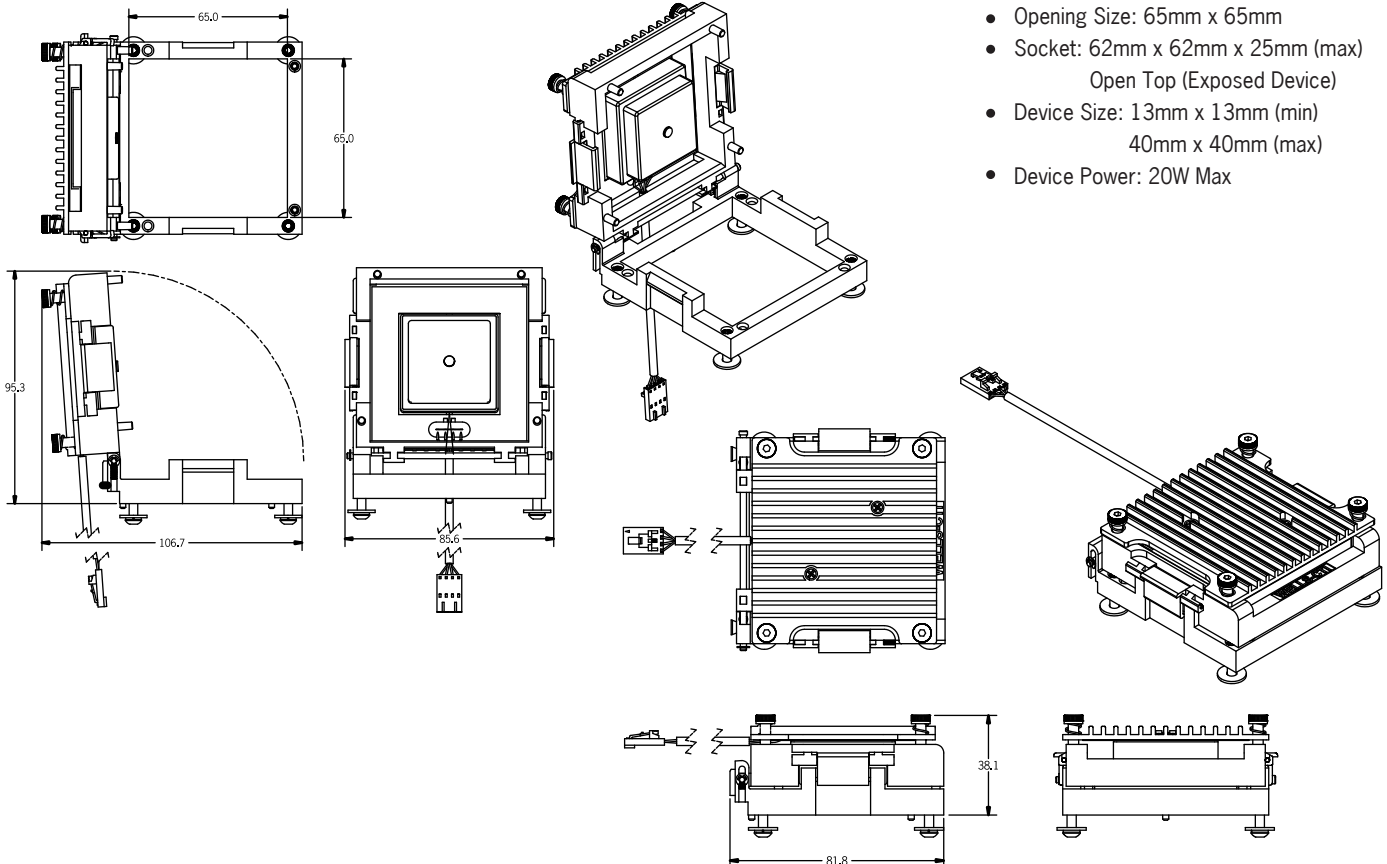

SINGLE SITE iSOCKET TMA-12-1-XXXX

iSocket Based (Active Control) TMA-12-1-XXXX

- Clamshell Architecture
- Vertically actuated (pure-Z) for no device scrubbing or marking
- Usable on various open top sockets
- Reusable
- Easy board attachment
- Standard Footprints

DESCRIPTION & ORDERING INFORMATION

TMA - 12 - 1 - XXXX

Chamber Designation:
Non-Specific (Single Site)
12 = Large Form Factor

Product Functionality:
1 = iSocket

MATERIALS & SPECIFICATIONS

- Body: PEI
- Durability: 10,000 lid closures
- Opening Size: 65mm x 65mm
- Socket: 62mm x 62mm x 25mm (max)
Open Top (Exposed Device)
- Device Size: 13mm x 13mm (min)
40mm x 40mm (max)
- Device Power: 20W Max