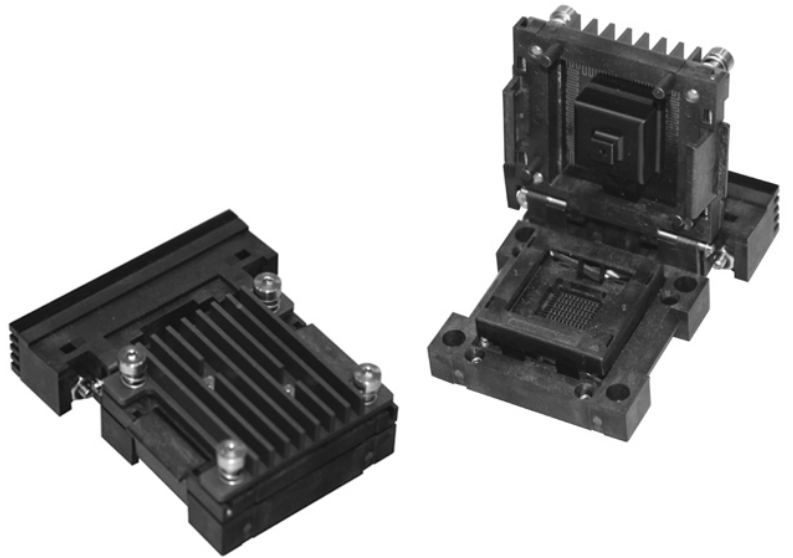

SINGLE SITE iSOCKET TMA-10-1-XXXX

iSocket Based (Active Control) TMA-10-1-XXXX

- Clamshell Architecture
- Vertically actuated (pure-Z) for no device scrubbing or marking
- Usable on various open top sockets
- Reusable
- Easy board attachment
- Standard Footprints

DESCRIPTION & ORDERING INFORMATION

TMA - 10 - 1 - XXXX

Chamber Designation:
Non-Specific (Single Site)
10 = Small Form Factor

Product Functionality:
1 = iSocket

MATERIALS & SPECIFICATIONS

- Body: PEI
- Durability: 10,000 lid closures
- Opening Size: 33mm x 37mm
- Socket: 32mm x 36mm x 16mm (max)
Open Top (Exposed Device)
- Device Size: 8mm x 8mm (min)
18mm x 18mm (max)
- Device Power: 10W Max